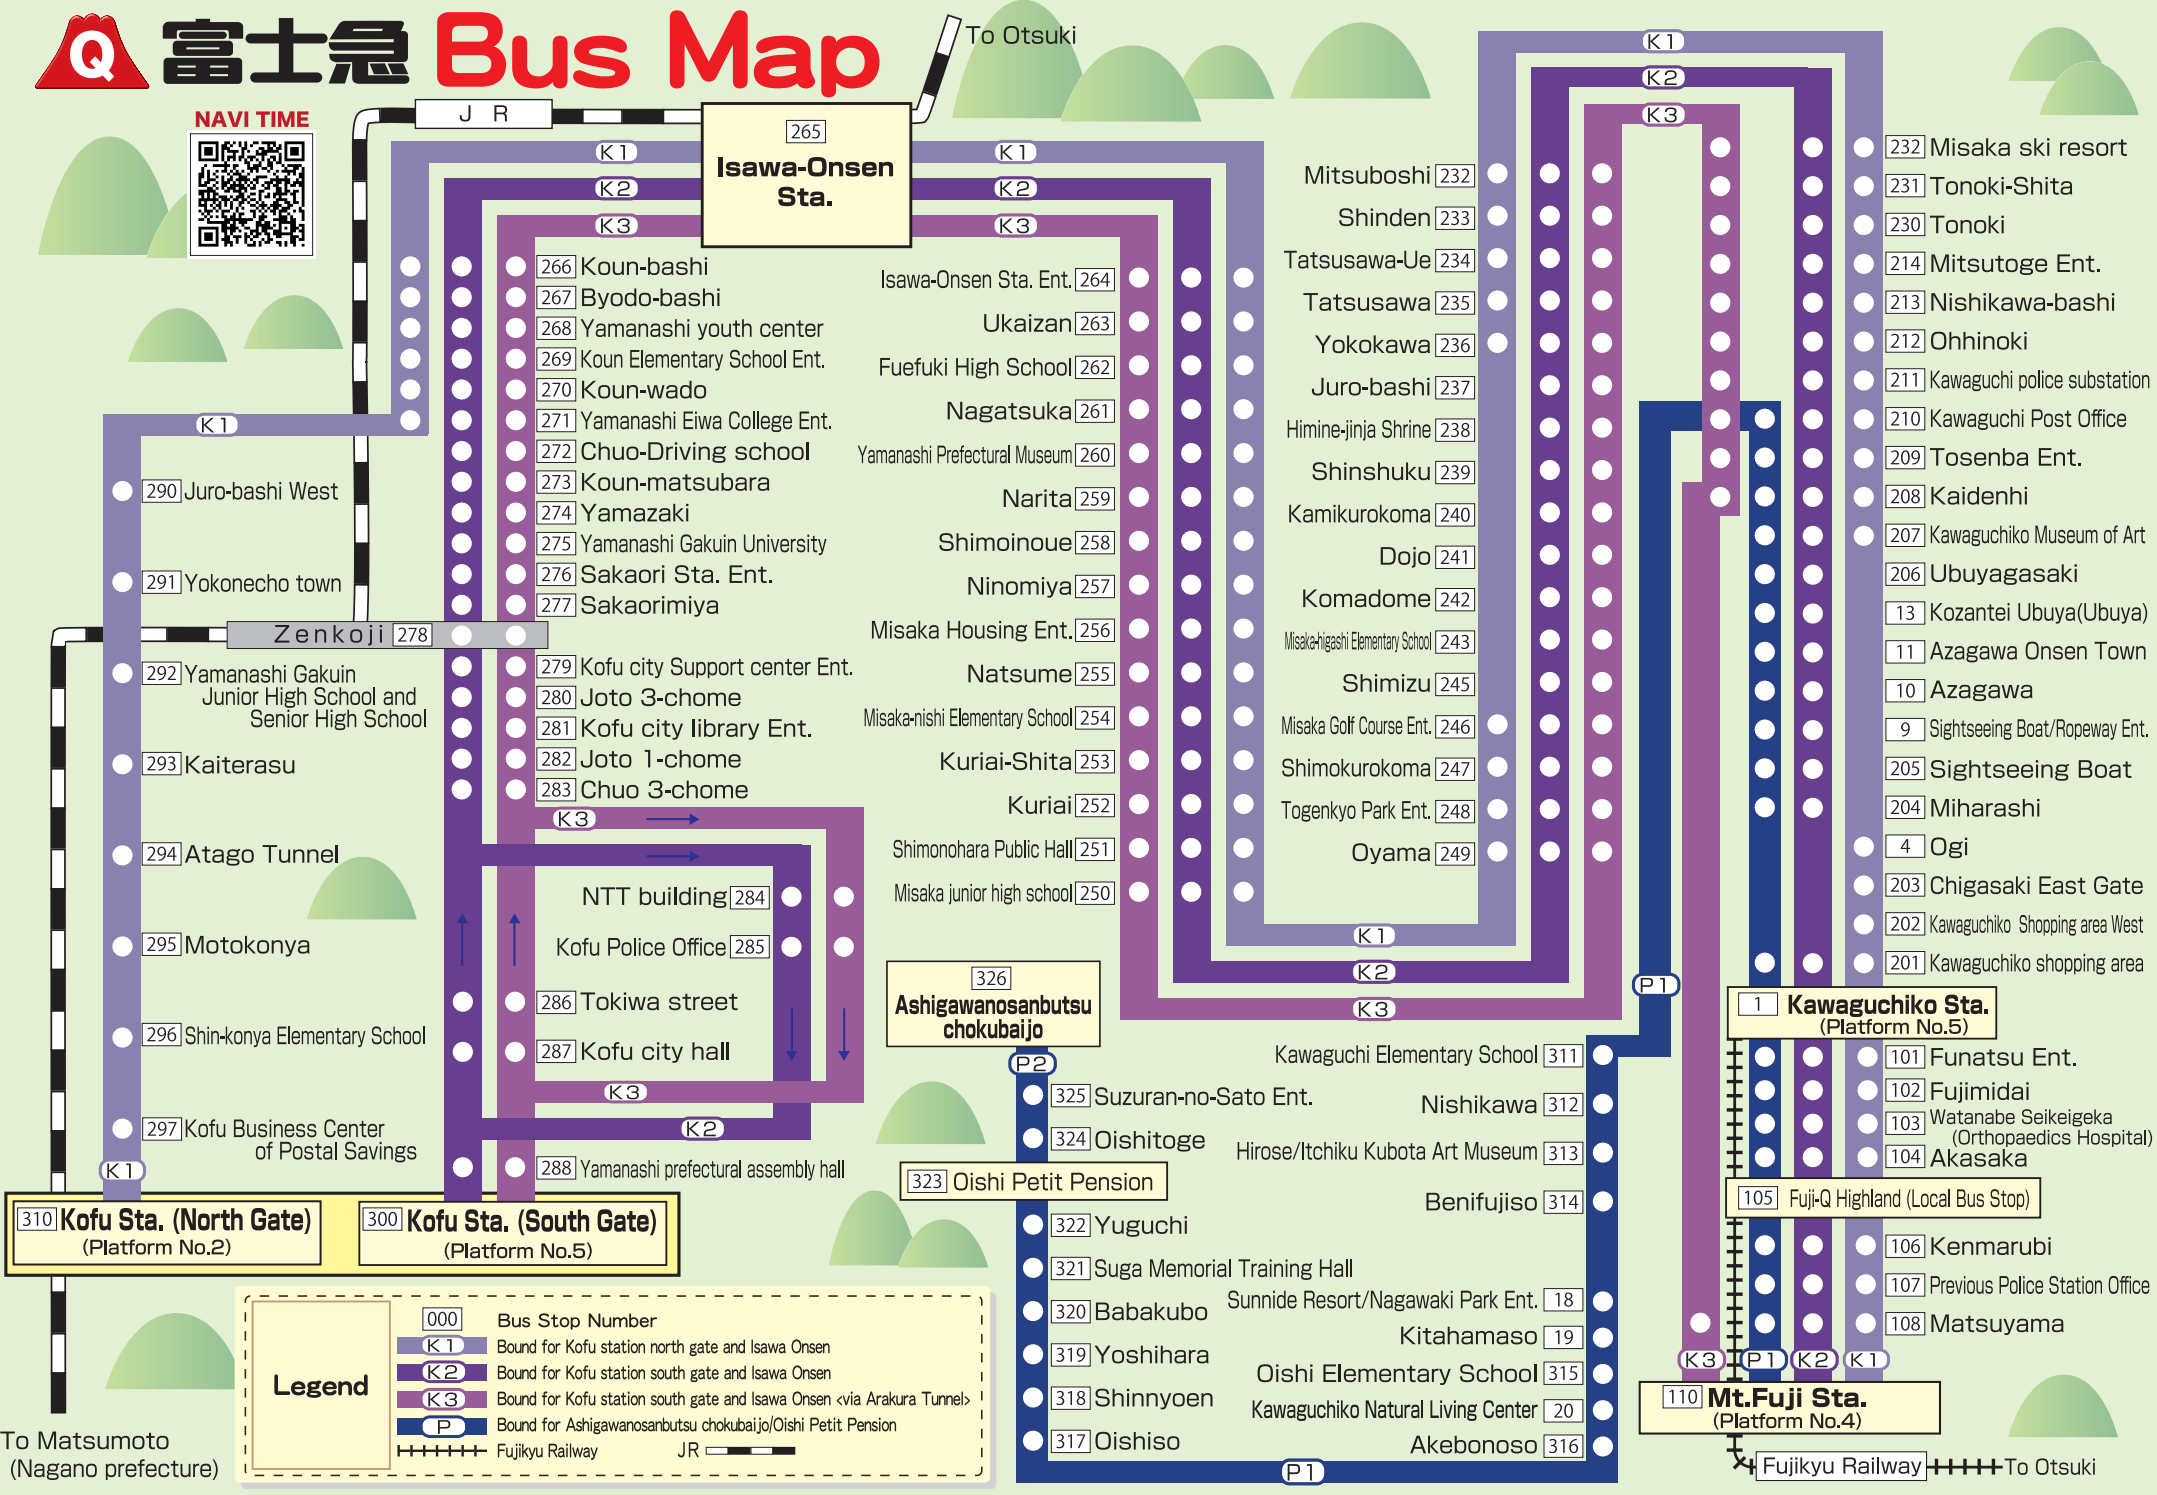

富士急 Bus Map

NAVI TIME

Legend

- 000 Bus Stop Number
- K1 Bound for Kofu station north gate and Isawa Onsen
- K2 Bound for Kofu station south gate and Isawa Onsen
- K3 Bound for Kofu station south gate and Isawa Onsen <via Arakura Tunnel>
- P Bound for Ashigawanosanbutsu chokubaijo/Oishi Petit Pension
- +++++ Fujiiky Railway
- JR ————

To Matsumoto
(Nagano prefecture)

Fujiiky Railway +++++ To Otsuki

310 Kofu Sta. (North Gate)
(Platform No.2)

300 Kofu Sta. (South Gate)
(Platform No.5)

326 Ashigawanosanbutsu chokubaijo

1 Kawaguchiko Sta.
(Platform No.5)

110 Mt.Fuji Sta.
(Platform No.4)

- 266 Koun-bashi
- 267 Byodo-bashi
- 268 Yamanashi youth center
- 269 Koun Elementary School Ent.
- 270 Koun-wado
- 271 Yamanashi Eiwa College Ent.
- 272 Chuo-Driving school
- 273 Koun-matsubara
- 274 Yamazaki
- 275 Yamanashi Gakuin University
- 276 Sakaori Sta. Ent.
- 277 Sakaorimiya

- 232 Misaka ski resort
- 231 Tonoki-Shita
- 230 Tonoki
- 214 Mitsutoge Ent.
- 213 Nishikawa-bashi
- 212 Ohhinoki
- 211 Kawaguchi police substation
- 210 Kawaguchi Post Office
- 209 Tosenba Ent.
- 208 Kaidenhi
- 207 Kawaguchiko Museum of Art
- 206 Ubuyagasaki
- 13 Kozantei Ubuya(Ubuya)
- 11 Azagawa Onsen Town
- 10 Azagawa
- 9 Sightseeing Boat/Ropeway Ent.
- 205 Sightseeing Boat
- 204 Miharashi
- 4 Ogi
- 203 Chigasaki East Gate
- 202 Kawaguchiko Shopping area West
- 201 Kawaguchiko shopping area