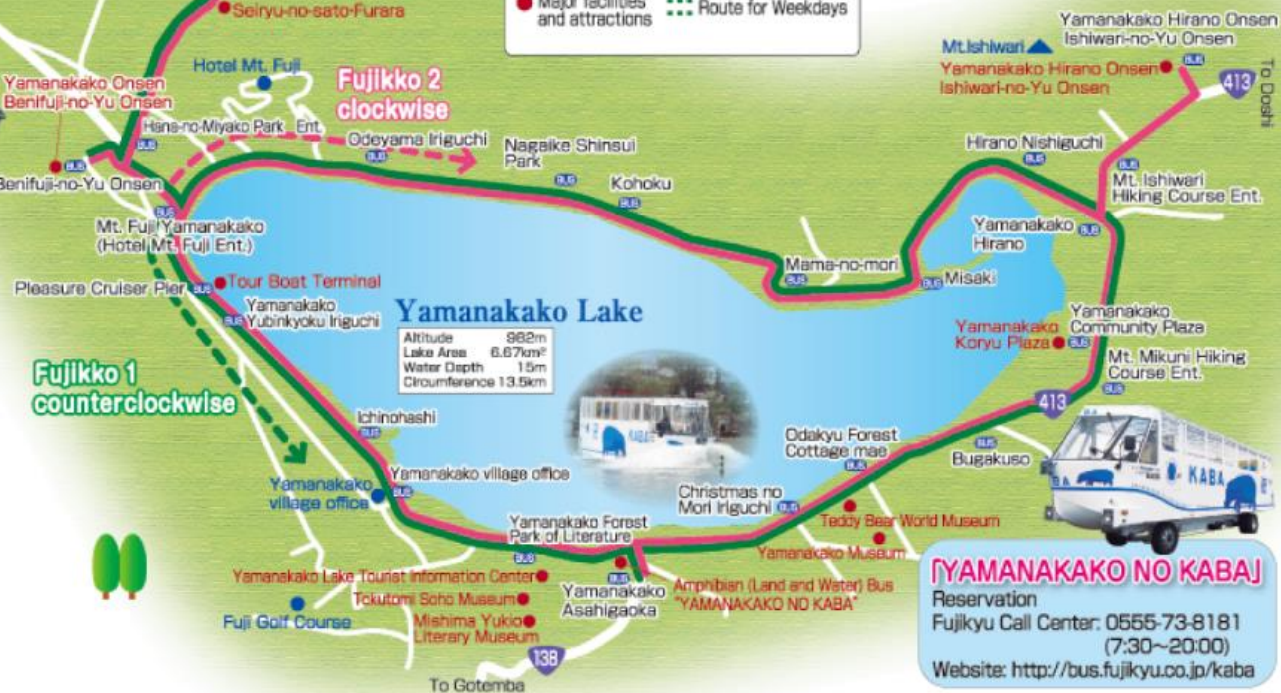

Oshino Ninja Village
Bus stop: Oshino-shinobi-no-sato

Yamanakako Onsen Benifuji-no-Yu Onsen
Bus stop: Benifuji-no-Yu Onsen

Forest Park of Literature Mishima Yukio Library Museum
Bus stop: Bungaku no mori Park mae

Shikinomori Oshino Park
Bus stop: Oshino-Shinobi-no-sato

Mt. Fuji Radar Dome Museum
Bus stop: Mt. Fuji Radar Dome mae

Oshino-Hakkai (Wakulke pond)
Bus stop: Oshino-Hakkai

Legend

- Bus stops
- Major facilities and attractions
- Route for Weekdays

Sightseeing Bus for Fuji-Yoshida / Oshino-Hakkai / Lake Yamanakako areas

Fujikko-go

Fujikko 2 clockwise

Fujikko 1 counterclockwise

YAMANAKAKO NO KABA
Reservation
Fujikyū Call Center: 0555-73-8181 (7:30~20:00)
Website: <http://bus.fujikyū.co.jp/kaba>